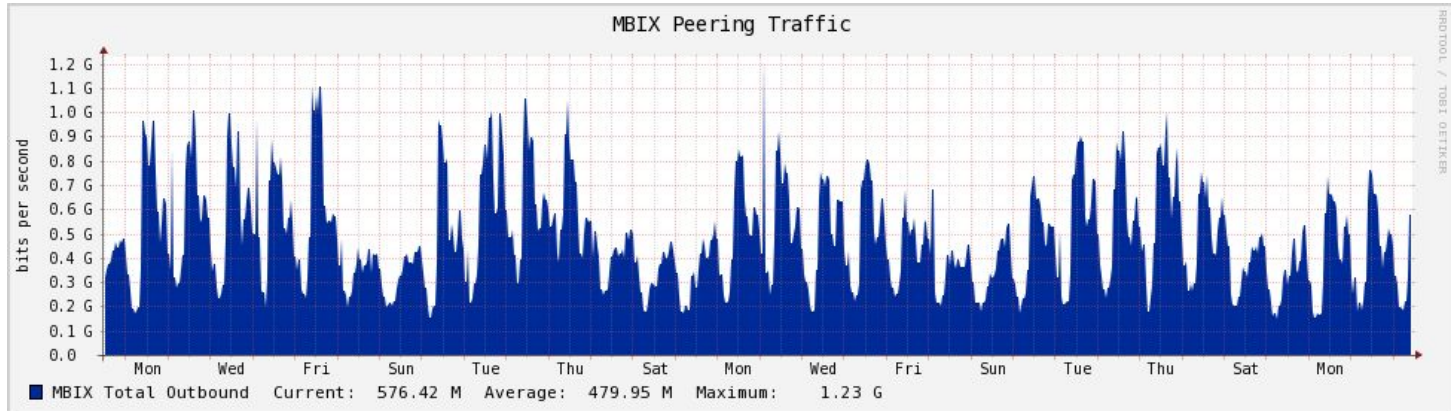

MBIX SERVICES NETWORK

New Datacentre Expansion

- Manitoba Hydro Telecom facility at 360 Portage Avenue
- Agreement signed between MBIX and MHT
- Many Manitoban carriers present
- Inter-building dark fibre to 294 Portage donated by LES.NET
- MHT will donate $\frac{1}{3}$ cabinet of rackspace, fibre to basement
- Equipment and configuration not finalized
- Possible use of CWDM to interconnect facilities
- Fibre not yet spliced

MBIX By The Numbers

- 21 connected members
- 24 total connected ports
- 123 Gbps connected port capacity
- 3 DNS root servers
- 1 Gbps daily peak traffic

Internet Route Registries

- MBIX filters peers
- Use an IRR (ARIN = Free, RADB = \$\$)
- It will help your routes propagate thru peering sessions at IXPs
- Experiments w/ IRR filtering on Route Servers at AMS-IX