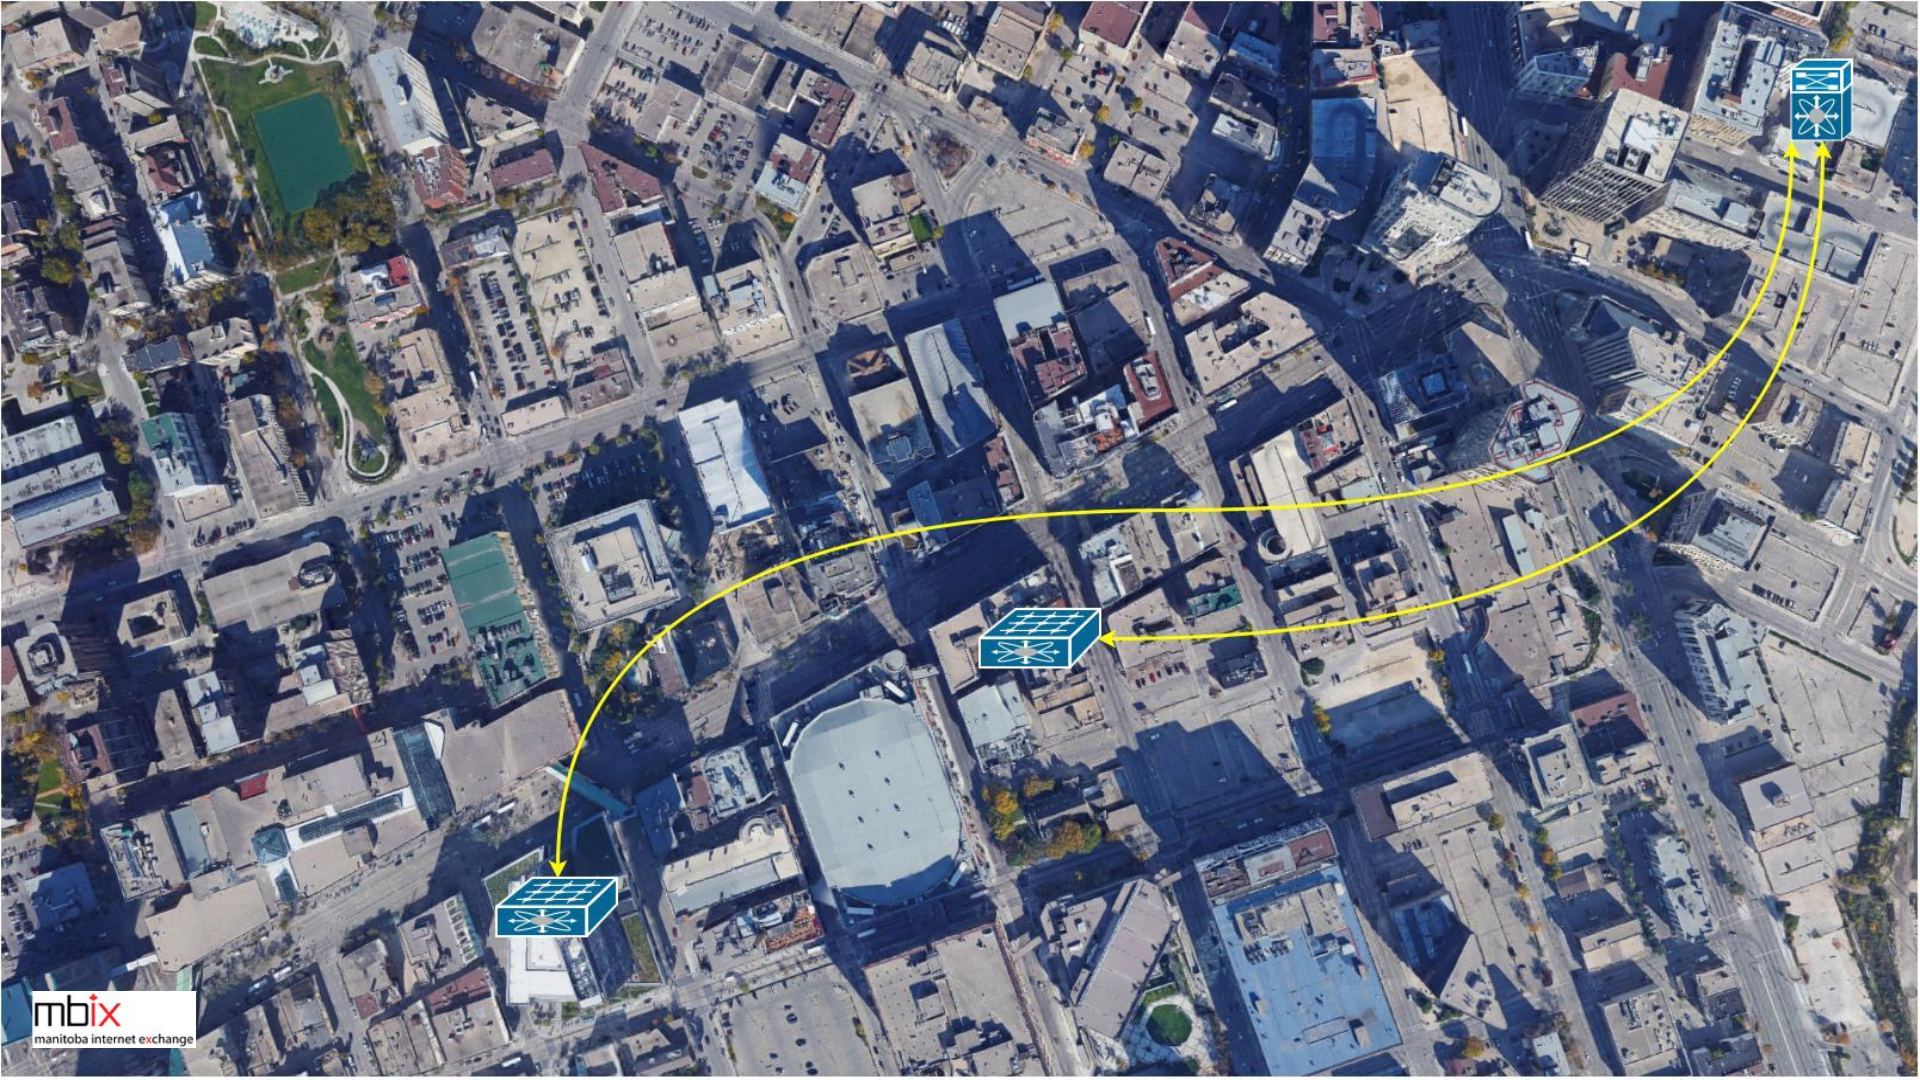

MBIX SERVICES NETWORK

New Datacentre Expansion

- Manitoba Hydro Telecom facility at 360 Portage Avenue
- Agreement signed between MBIX and MHT
- Many Manitoban carriers present
- Inter-building dark fibre to 294 Portage donated by LES.NET
- MHT will donate $\frac{1}{3}$ cabinet of rackspace, fibre to basement
- Equipment and configuration not finalized
- Possible use of CWDM to interconnect facilities
- Fibre not yet spliced