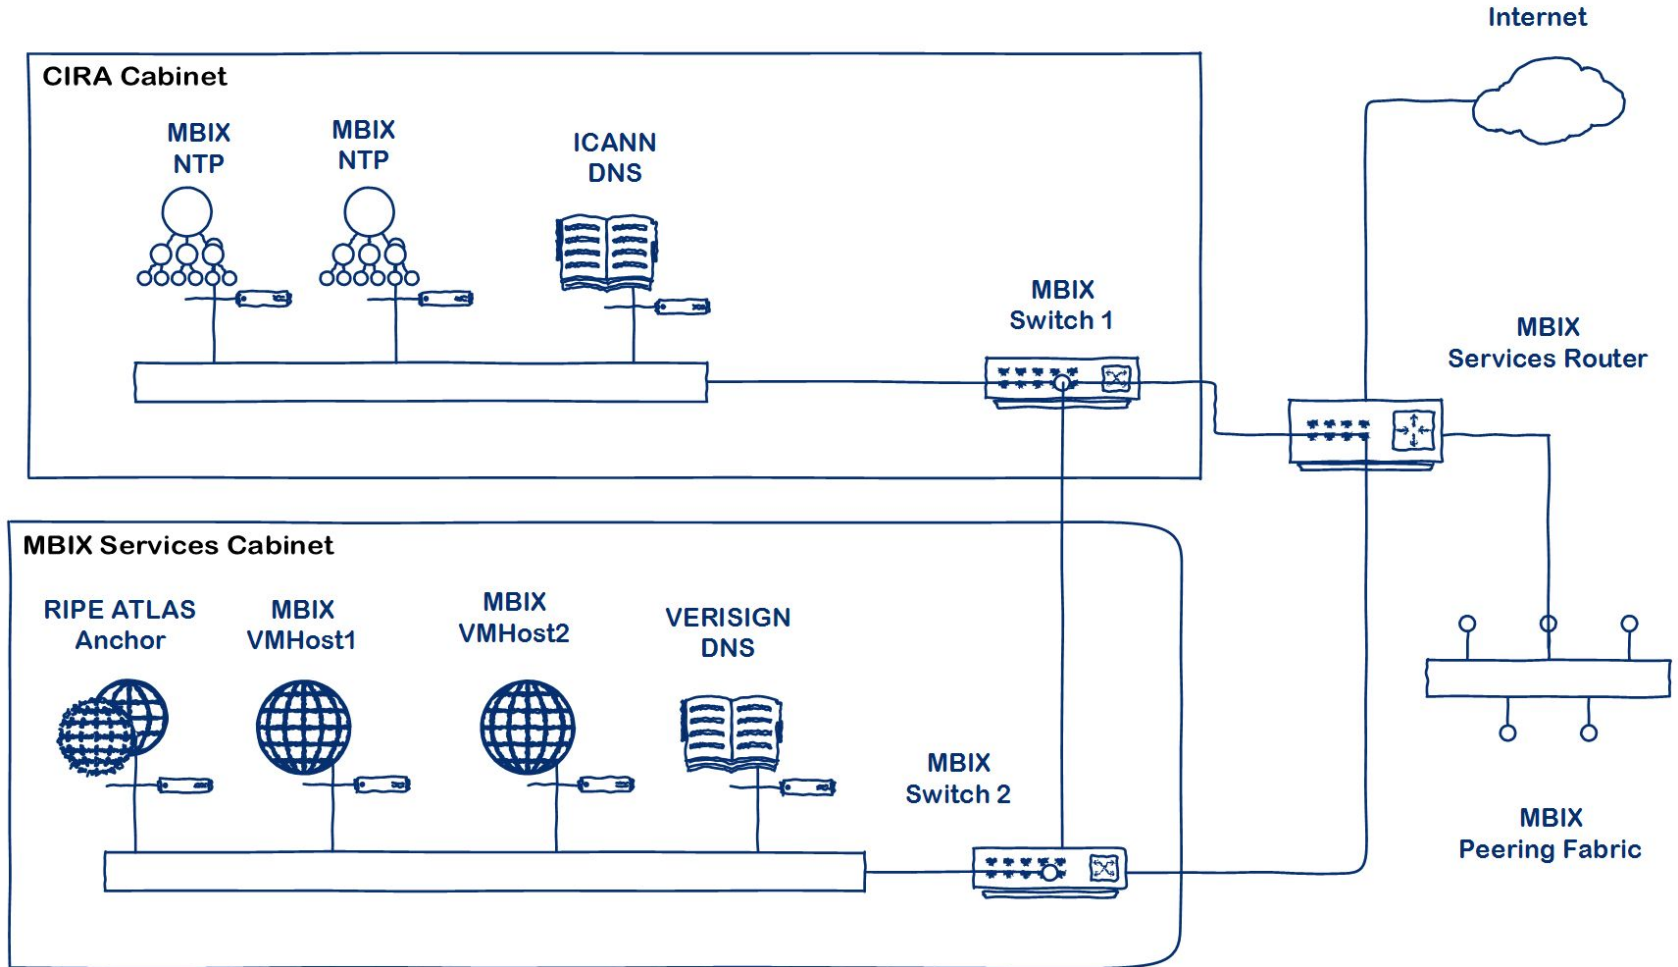

manitoba internet exchange

Operations Report

May 4th, 2017

Jonathan Stewart
Theodore Baschak

Changes in Past Year

- New Members / Peers
 - Commstream Communications (AS32773)
 - Verisign GTLD (AS26415)
 - J root
 - B GTLD (com/net) root
 - v6 enabled recently
- 3rd Location in the works
 - MOU signed
 - 360 Portage, 24th floor
- New Services cabinet
- RIPE ATLAS anchor

Failure during Maintenance

- October 2016
- Power maintenance to one 120 V circuit feeding 7004
- One PSU failed, temp 220 V power installed next day
- Supervisor could not remember config after reboot
- New supervisor arrived with incompatible NX-OS (!)
- Power moved back to standard 120 V power
- 3 outages, but able to shutdown gracefully

New Services Cabinet

- GSC donated a full cabinet to MBIX
- MBIX purchased a Juniper EX3400 switch
- Holds Verisign DNS node
 - Server provided by Verisign
 - B.gtld-servers.net answers for .com and .net
 - J.root-servers.net answers for the root zone (.)
- Holds RIPE ATLAS anchor
 - Collects internet performance measurements
 - Part of the global ATLAS project organized by RIPE
 - Donated by community member Scott Brooker
- Holds VM servers
- Plenty of space available for additional hosted services

MBIX SERVICES NETWORK

New Datacentre Expansion

- Manitoba Hydro Telecom facility at 360 Portage Avenue
- Agreement signed between MBIX and MHT
- Many Manitoban carriers present
- Inter-building dark fibre to 294 Portage donated by LES.NET
- MHT will donate $\frac{1}{3}$ cabinet of rackspace, fibre to basement
- Equipment and configuration not finalized
- Possible use of CWDM to interconnect facilities
- Fibre not yet spliced